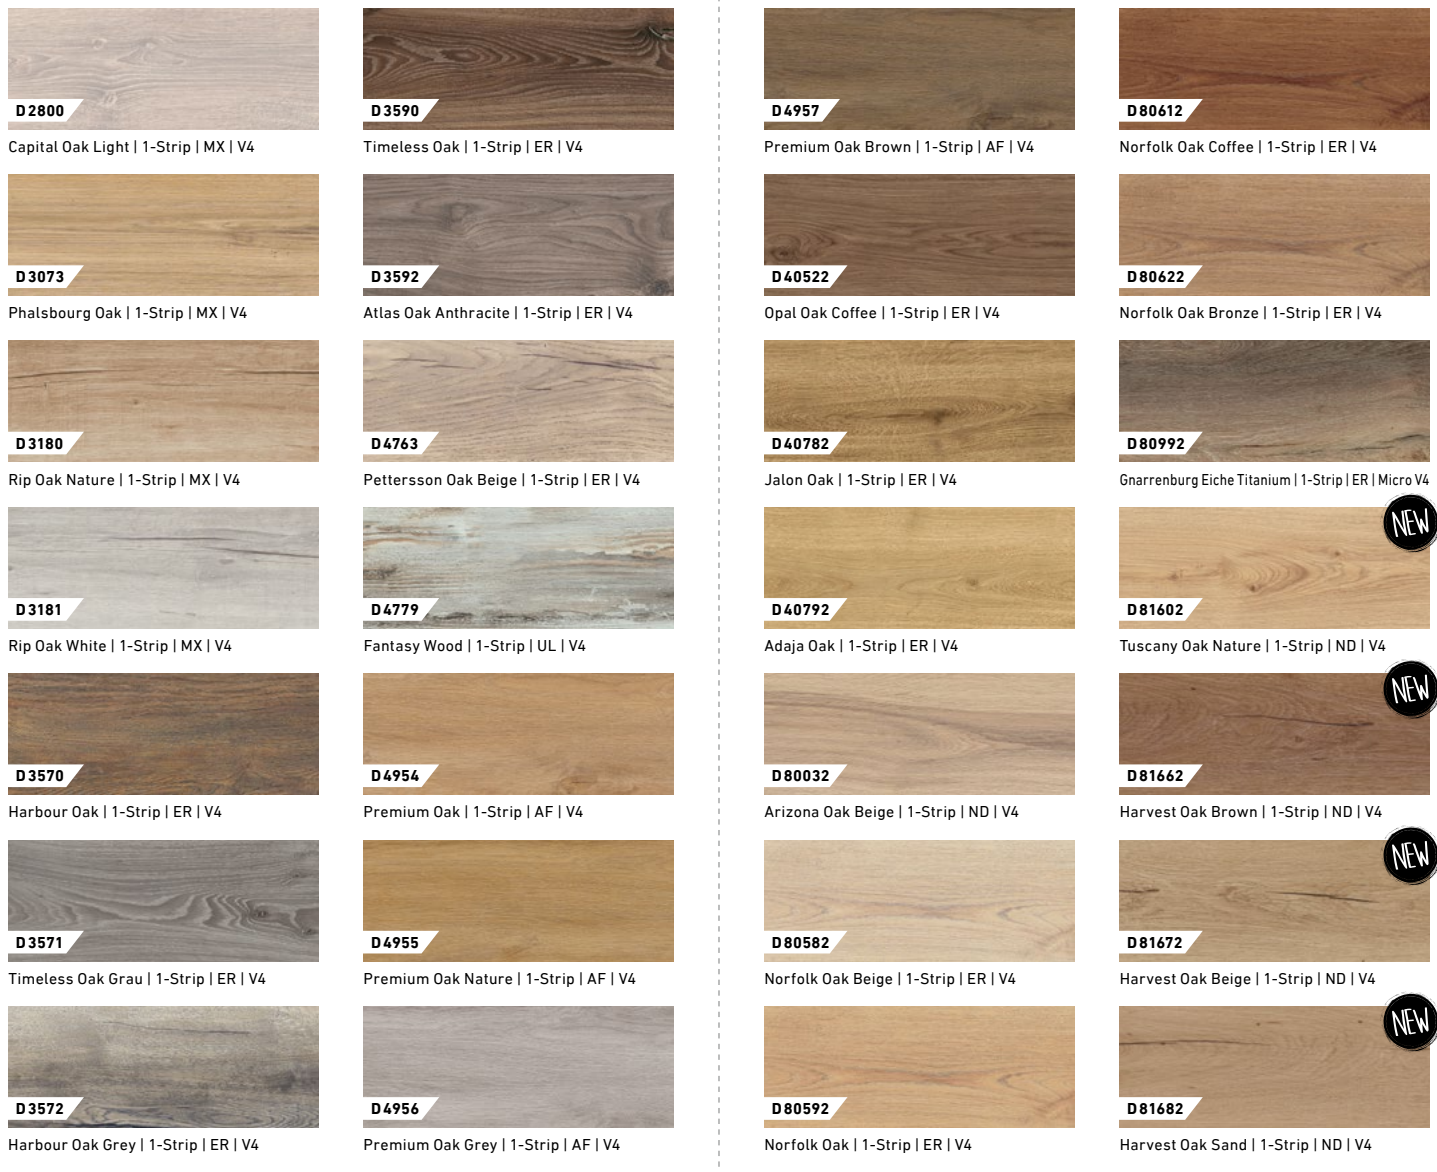

D81602 Tuscany Oak Nature

ROBUSTO

12 mm
PANEL 1375 × 188 × 12 mm
BOX 5 panels = 1.293 m²
PALLET 56 boxes = 72.380 m²

AC5
COMMERCIAL 33

swisskrono.com/de-en