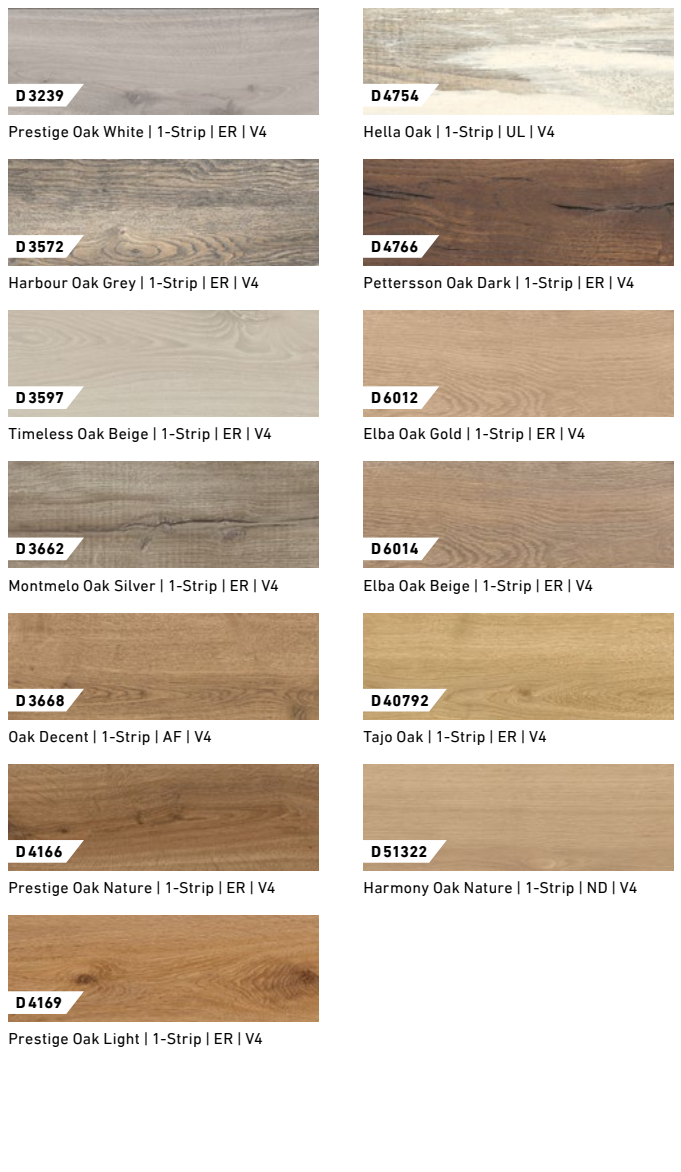

D81602 Tuscany Oak Nature

AQUA AMAZONE

10 mm
PANEL 1380 × 157 × 10 mm
BOX 6 panels = 1.300 m²
PALLET 40 boxes = 52.000 m²

AC5
COMMERCIAL 33

swisskrono.com/de-en