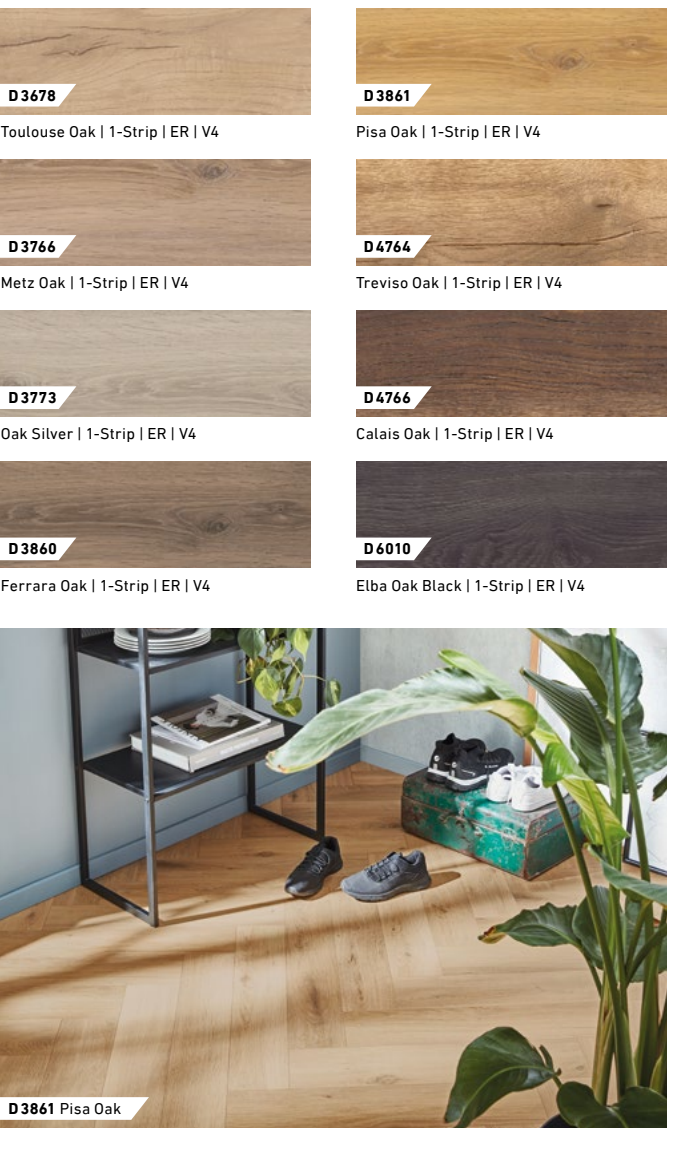

HERRINGBONE

8 mm
PANEL 665 × 133 × 8 mm
BOX 14 (2×7) panels = 1.238 m²
PALLET 96 boxes = 118.848 m²

AC4
COMMERCIAL 32