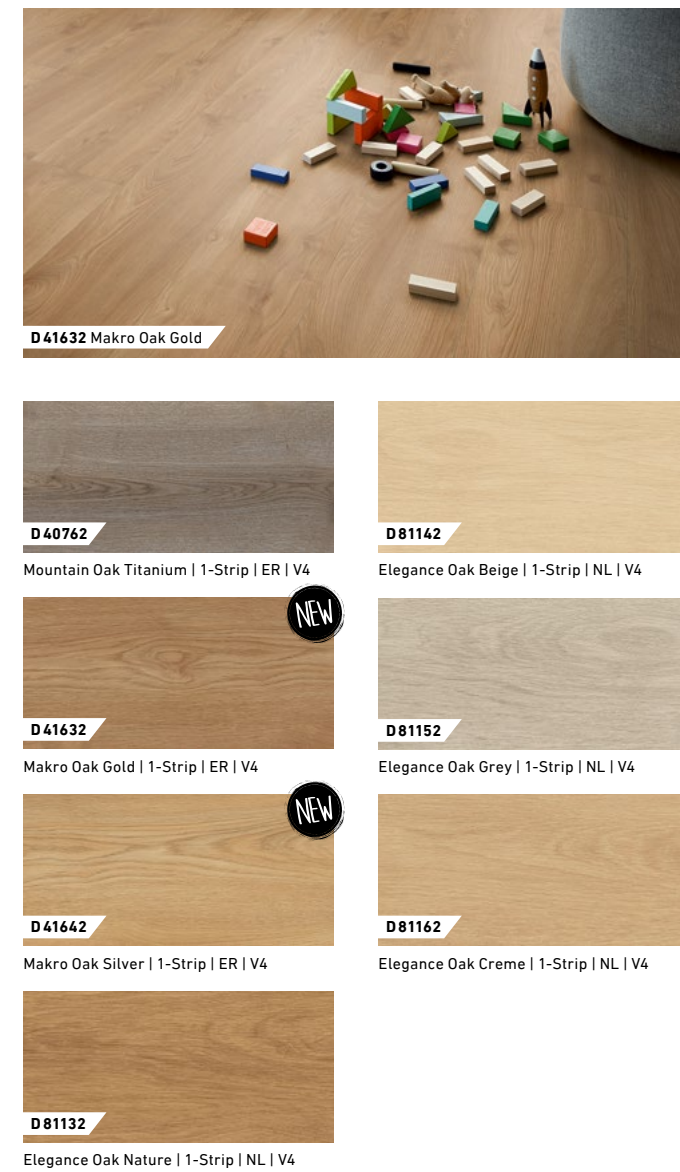

MAMMUT

12 mm
PANEL 1845 × 188 × 12 mm
BOX 4 panels = 1.387 m²
PALLET 56 boxes = 77.697 m²

AC5
COMMERCIAL 33

swisskrono.com/de-en