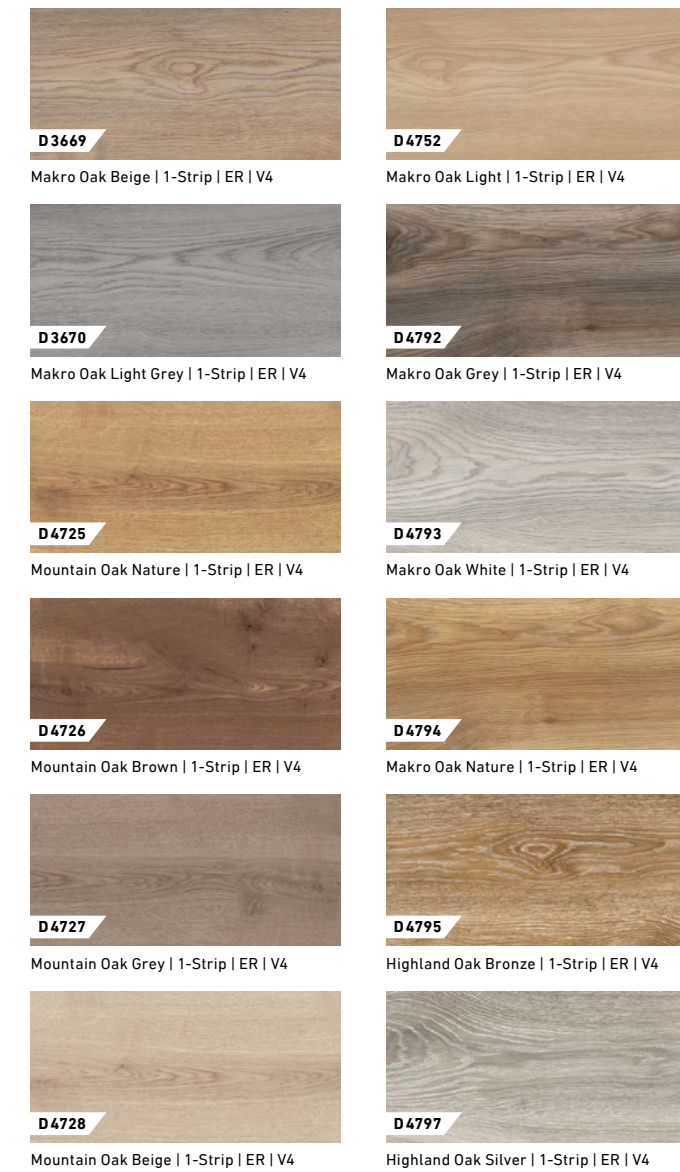

MAMMUT PLUS

10 mm
PANEL 1845 × 244 × 10 mm
BOX 4 panels = 1.800 m²
PALLET 42 boxes = 75.600 m²

AC5
COMMERCIAL 33

swisskrono.com/de-en